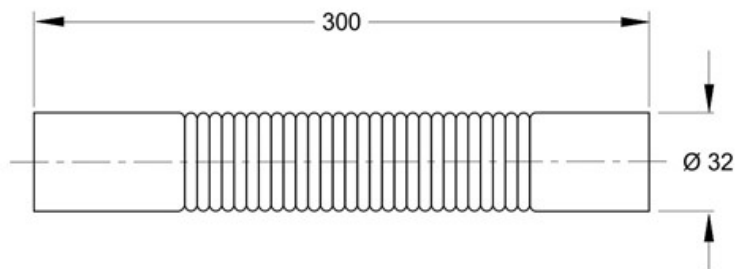

Product: Bendable pipe

Spec 1: Chrome-plated

Spec 2: ø 32 mm x 300 mm

Material 1: BRASS

Material 2:

Color 1: CHROMED

Color 2:

Approvals