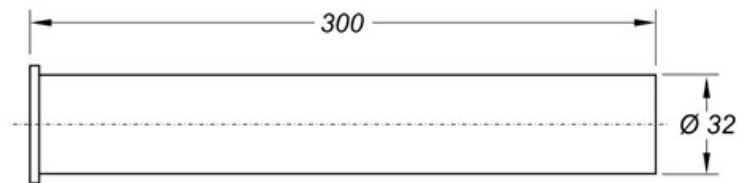

Qty per Pallet:

Unit weight: 0,12000

Flow rate Lt/m.:

ORIGINE: MADE IN CINA

Cod.EAN13: 8030575042275

Tarif Code :73249000

Tecnichal Details

Model: EXTENSIONS

Product: Flanged pipe

Spec 1: Made from stainless steel

Spec 2: ø 32 mm x 300 mm

Material 1: INOX

Material 2:

Color 1: CHROMED

Color 2:

Approvals