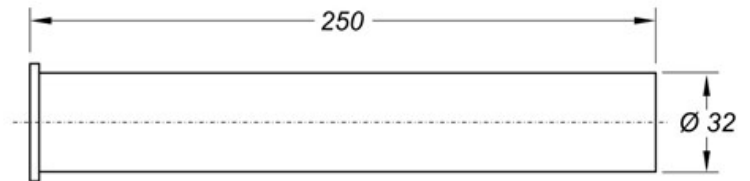

Qty per Pallet:

Unit weight: 0,10000

Flow rate Lt/m.:

ORIGINE: MADE IN CINA

Cod.EAN13: 8030575042268

Tarif Code :73249000

Tecnichal Details

Model: EXTENSIONS

Product: Flanged pipe

Spec 1: Made from stainless steel

Spec 2: ø 32 mm x 250 mm

Material 1: INOX

Material 2:

Color 1: CHROMED

Color 2:

Approvals