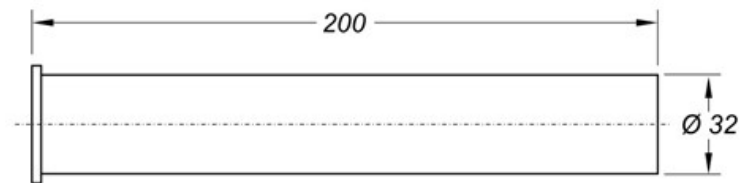

**Product:** Flanged pipe

**Spec 1:** Made from stainless steel

**Spec 2:** ø 32 mm x 200 mm

**Material 1:** INOX

**Material 2:**

**Color 1:** CHROMED

**Color 2:**

Approvals