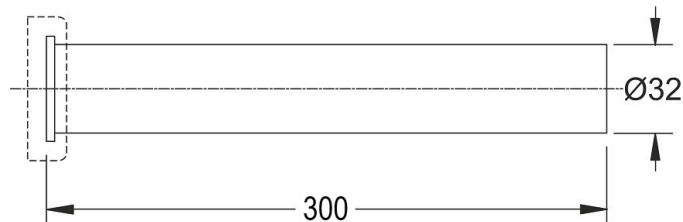

Qty per Pallet:

Unit weight: 0,06500

Flow rate Lt/m.:

ORIGINE: MADE IN CINA

Cod.EAN13: 8030575006475

Tarif Code :39172290

Tecnichal Details

Model: EXTENSION PIPES

Product: Flanged pipe

Spec 1: In ABS

Spec 2: ø 32 x 300 mm

Material 1: ABS

Material 2:

Color 1: CHROMED PLATED

Color 2:

Approvals