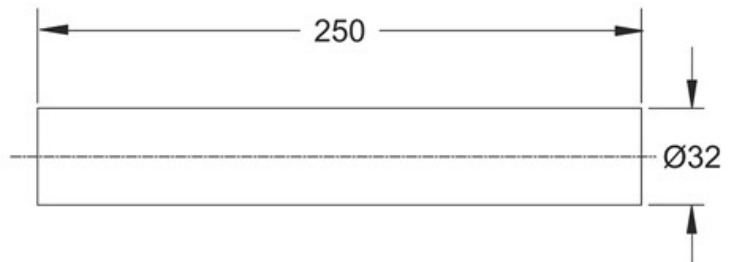

Qty per Pallet:

Unit weight: 0,06500

Flow rate Lt/m.:

ORIGINE: MADE IN CINA

Cod.EAN13: 8030575053325

Tarif Code :39172290

Tecnichal Details

Model: EXTENSION PIPES

Product: Straight extension

Spec 1: In ABS

Spec 2: ø 32 x 300 mm

Material 1: ABS

Material 2:

Color 1: CHROMED PLATED

Color 2:

Approvals