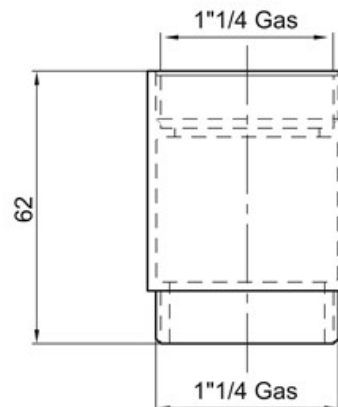

Qty per Pallet:

Unit weight: 0,16300

Flow rate Lt/m.:

ORIGINE: MADE IN CINA

Cod.EAN13: 8030575030364

Tarif Code :74122000

Tecnichal Details

Model: COUPLINGS

Product: Couplings

Spec 1: Extension for "MINIM-ALL"

Spec 2: F 1"1/4 - M 1"1/4. H 50 mm

Material 1: BRASS

Material 2:

Color 1: CHROMED

Color 2:

Approvals