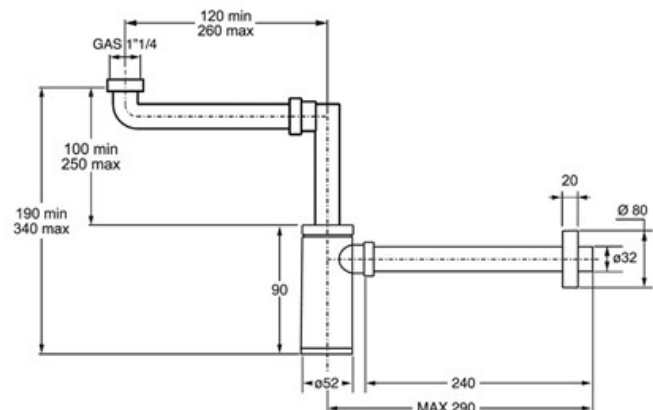

ITEM

0595SP25K7

KING SIFONE ABS SPACE 1"1/4X32

Product Type

Traps and wastes for washbasin/bidet

Space-saving traps for washbasin/bidet

Logistic Info

Pcs per Carton: 25
Qty per Pallet: 25
Unit weight: 0,43000
Flow rate Lt/m.:

ORIGINE: MADE IN CINA
Cod.EAN13: 8030575056654
Tarif Code :39229000

Tecnichal Details

Model: KING
Product: minimal line for wash-basin
Spec 1: 1"1/4 x ø 32x250 mm
Spec 2: Space-saver version
Material 1: ABS
Material 2:
Color 1: CHROMED PLATED
Color 2: