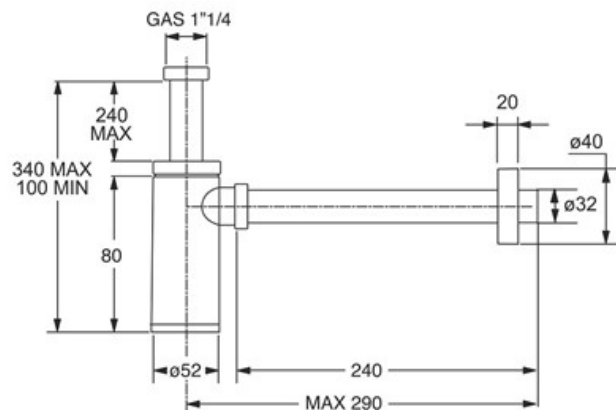

ITEM

0595PR25K7

KING SIFONE ABS PRO 1"1/4X32

Product Type

Traps and wastes for washbasin/bidet

Design traps

Logistic Info

Pcs per Carton: 25
Qty per Pallet: 25
Unit weight: 0,38000
Flow rate Lt/m.: 51,40

ORIGINE: MADE IN CINA

Cod.EAN13: 8030575037745

Tarif Code :39229000

Tecnichal Details

Model: KING

Product: minimal line for wash-basin

Spec 1: Threaded nut to be connected with the waste in chrome-plated brass, connecting pipe 250 mm long

Spec 2: 1"1/4 x ø 32x250 mm

Material 1: ABS

Material 2:

Color 1: CHROMED PLATED

Color 2:

Approvals