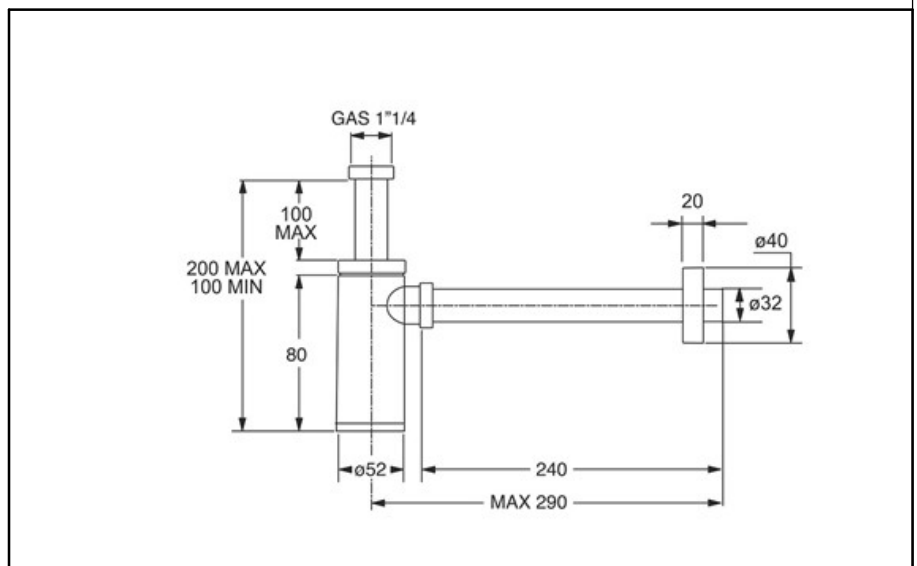

ITEM

0595EC25K7

KING SIFONE ABS ECO 1"1/4X32

Product Type

Traps and wastes for washbasin/bidet

Design traps

Logistic Info

Pcs per Carton: 25
Qty per Pallet: 25
Unit weight: 0,28400
Flow rate Lt/m.:

ORIGINE: MADE IN CINA
Cod.EAN13: 8030575037998
Tarif Code :39229000

Tecnichal Details

Model: KING
Product: minimal line for wash-basin
Spec 1: Three threaded nuts in chrome-plated ABS
Spec 2: 1"1/4 x \varnothing 32x250 mm
Material 1: ABS
Material 2: BRASS
Color 1: CHROMED PLATED
Color 2: