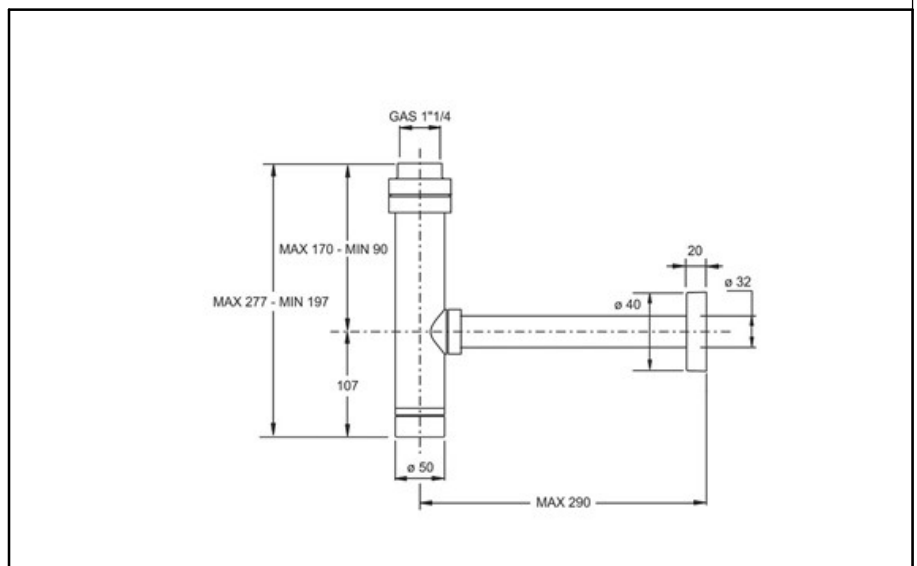

ITEM

0590OT25K7

MINIMALL SIF ABS LUX 1"1/4X32

Product Type

Traps and wastes for washbasin/bidet

Design traps

Logistic Info

Pcs per Carton: 12
Qty per Pallet: 12
Unit weight: 0,79500
Flow rate Lt/m.: 33,00

ORIGINE: MADE IN CINA

Cod.EAN13: 8030575030197

Tarif Code :74198090

Tecnichal Details

Model: MINIM-ALL
Product: minimal line for wash-basin
Spec 1: Chrome-plated brass flange
Spec 2: 1"1/4 x ø 32x250 mm
Material 1: ABS
Material 2: BRASS
Color 1: CHROMED PLATED
Color 2: