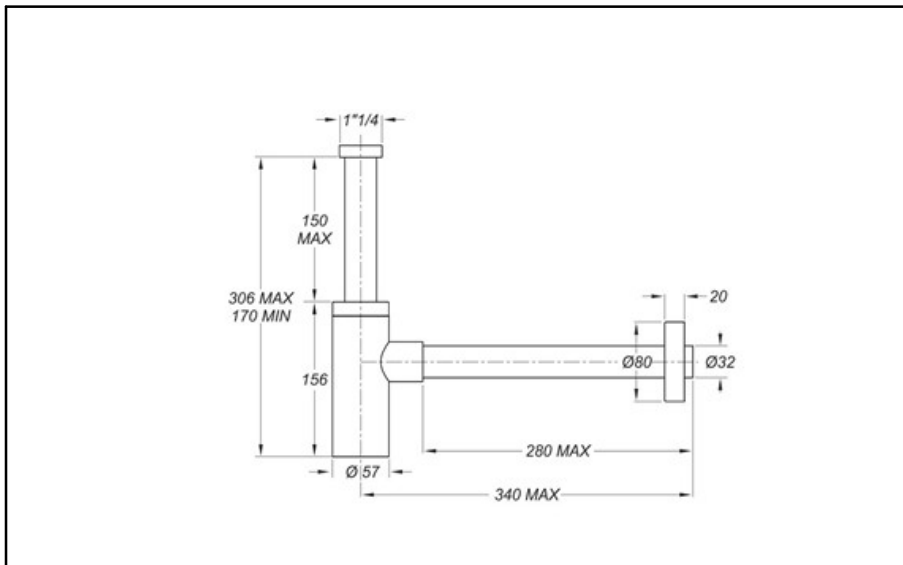

ITEM

**0581WH32K0**

**INOXMATER BIANCO OPAC 1"1/4X32**

Product Type

Traps and wastes for washbasin/bidet

Design traps

Logistic Info

**Pcs per Carton:** 25  
**Qty per Pallet:** 25  
**Unit weight:** 0,66900  
**Flow rate Lt/m.:** 42,20

ORIGINE: MADE IN CINA

Cod.EAN13: 8030575057002

Tarif Code :73249000

Tecnichal Details

**Model:** INOXMATER

**Product:** Stainless steel design siphons

**Spec 1:** Pipes length: inlet 170 mm, outlet 300 mm.

**Spec 2:** 1"1/4 x Ø 32 mm