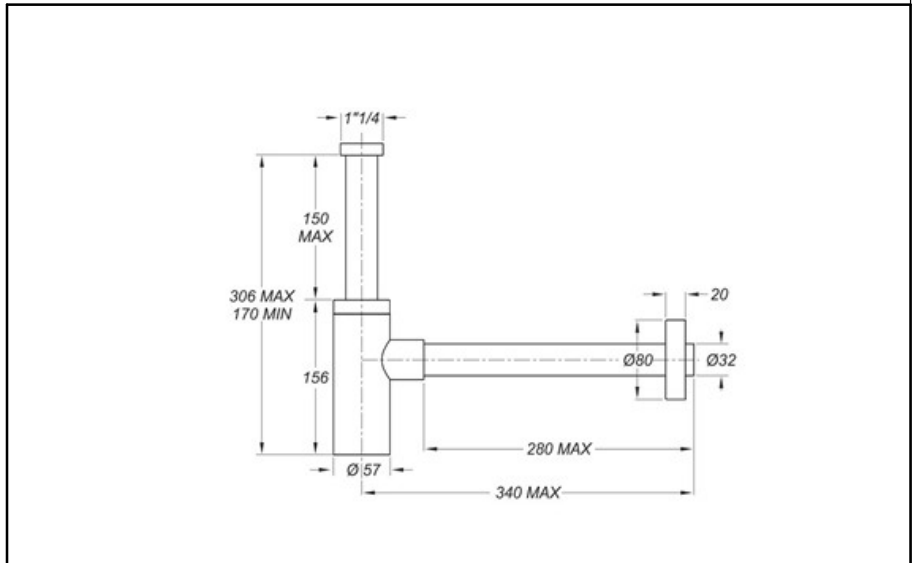

ITEM

**0581SX32K7**

**INOXMATER SATINATO 1"1/4 X 32**

Product Type

Traps and wastes for washbasin/bidet

Design traps

Logistic Info

**Pcs per Carton:** 25  
**Qty per Pallet:** 25  
**Unit weight:** 0,67400  
**Flow rate Lt/m.:** 42,20

ORIGINE: MADE IN CINA

Cod.EAN13: 8030575053790

Tarif Code :73249000

Tecnichal Details

**Model:** INOXMATER  
**Product:** Stainless steel design siphons  
**Spec 1:** Pipes length: inlet 170 mm, outlet 300 mm.  
**Spec 2:** 1"1/4 x Ø 32 mm  
**Material 1:** INOX 304  
**Material 2:** ABS  
**Color 1:** BRUSHED  
**Color 2:**