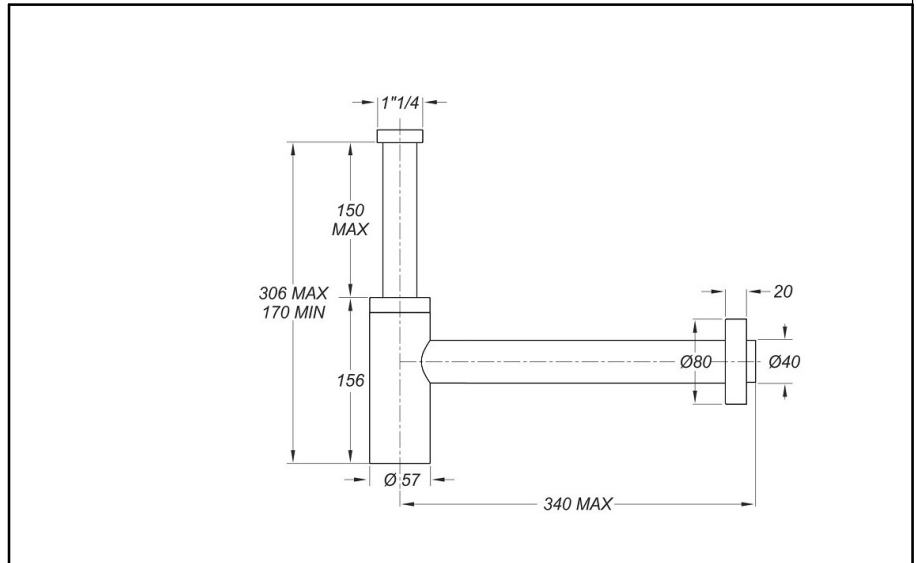

ITEM

0581CX40K7

INOXMATER CROMATO 1"1/4 X 40

Product Type

Traps and wastes for washbasin/bidet

Design traps

Logistic Info

Pcs per Carton: 20
Qty per Pallet: 20
Unit weight: 0,82800
Flow rate Lt/m.:

ORIGINE: MADE IN CINA

Cod.EAN13: 8030575053769

Tarif Code :73249000

Tecnichal Details

Model: INOXMATER
Product: Stainless steel design siphons
Spec 1: Pipes length: inlet 170 mm, outlet 300 mm.
Spec 2: 1"1/4 x ø 40 mm
Material 1: INOX 304
Material 2: ABS
Color 1: CHROMED
Color 2: