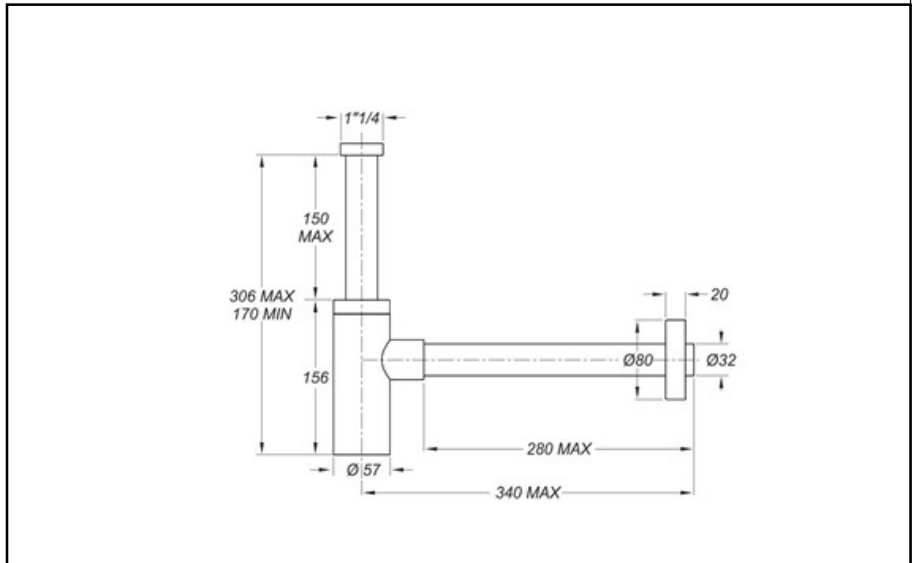

ITEM

0581CX32K7

INOXMATER CROMATO 1"1/4 X 32

Product Type

Traps and wastes for washbasin/bidet

Design traps

Logistic Info

Pcs per Carton: 25
Qty per Pallet: 25
Unit weight: 0,66300
Flow rate Lt/m.: 42,20

ORIGINE: MADE IN CINA

Cod.EAN13: 8030575053752

Tarif Code :73249000

Tecnichal Details

Model: INOXMATER

Product: Stainless steel design siphons

Spec 1: Pipes length: inlet 170 mm, outlet 300 mm.

Spec 2: 1"1/4 x ø 32 mm