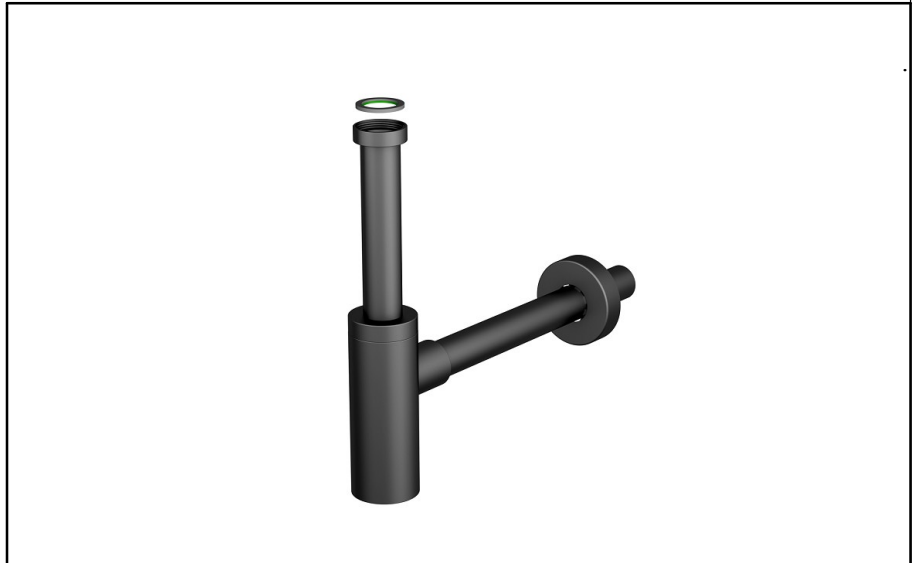

ITEM

0581BL40K9

INOXMATER NERO OPACO 1"1/4X40

Product Type

Traps and wastes for washbasin/bidet

Design traps

Logistic Info

Pcs per Carton: 20
Qty per Pallet: 20
Unit weight: 0,80700
Flow rate Lt/m.: 42,20

ORIGINE: MADE IN CINA

Cod.EAN13: 8030575056999

Tarif Code :73249000

Tecnichal Details

Model: INOXMATER
Product: Stainless steel design siphons
Spec 1: Pipes length: inlet 170 mm, outlet 300 mm.
Spec 2: 1"1/4 x ø 40 mm
Material 1: INOX 304
Material 2: ABS
Color 1: MATT BLACK
Color 2: