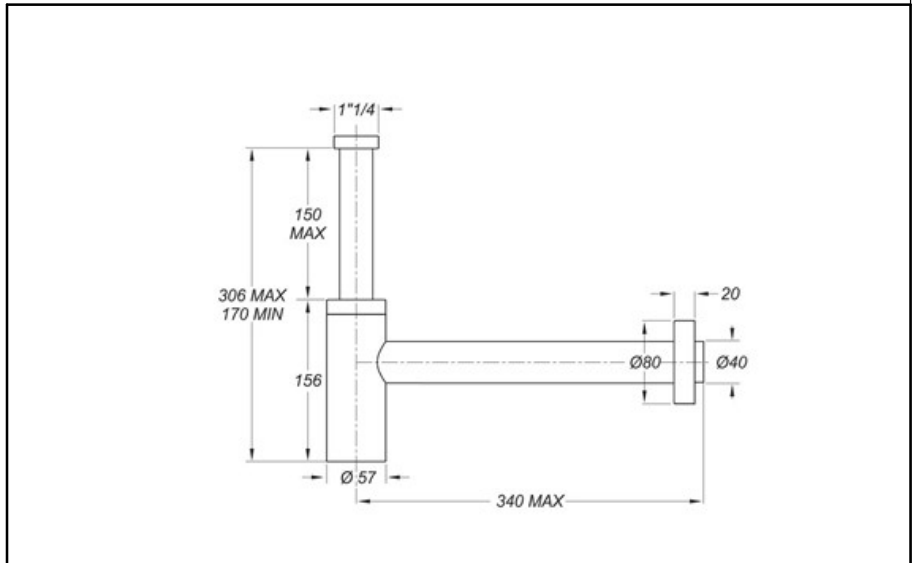

ITEM

0581BL40K9

INOXMATER NERO OPACO 1"1/4X40

Product Type

Traps and wastes for washbasin/bidet

Design traps

Logistic Info

Pcs per Carton: 20
Qty per Pallet: 20
Unit weight: 0,80700
Flow rate Lt/m.: 42,20

ORIGINE: MADE IN CINA

Cod.EAN13: 8030575056999

Tarif Code :73249000

Tecnichal Details

Model: INOXMATER
Product: Stainless steel design siphons
Spec 1: Pipes length: inlet 170 mm, outlet 300 mm.
Spec 2: 1"1/4 x ø 40 mm
Material 1: INOX 304
Material 2: ABS
Color 1: MATT BLACK
Color 2: