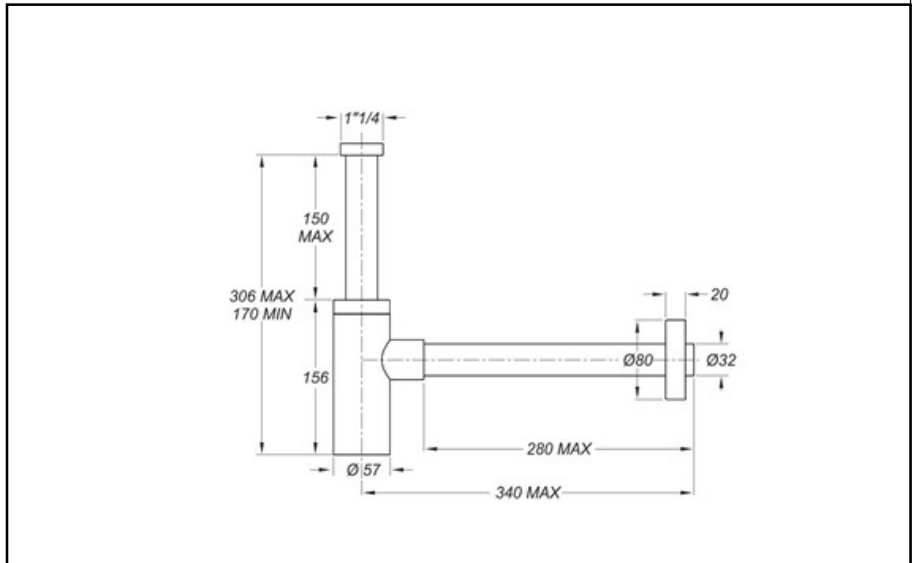

ITEM

**0581BL32K9**

**INOXMATER NERO OPACO 1"1/4X32**

Product Type

Traps and wastes for washbasin/bidet

Design traps

Logistic Info

**Pcs per Carton:** 25  
**Qty per Pallet:** 25  
**Unit weight:** 0,67300  
**Flow rate Lt/m.:** 42,20

ORIGINE: MADE IN CINA

Cod.EAN13: 8030575056982

Tarif Code :73249000

Tecnichal Details

**Model:** INOXMATER

**Product:** Stainless steel design siphons

**Spec 1:** Pipes length: inlet 170 mm, outlet 300 mm.

**Spec 2:** 1"1/4 x ø 32 mm