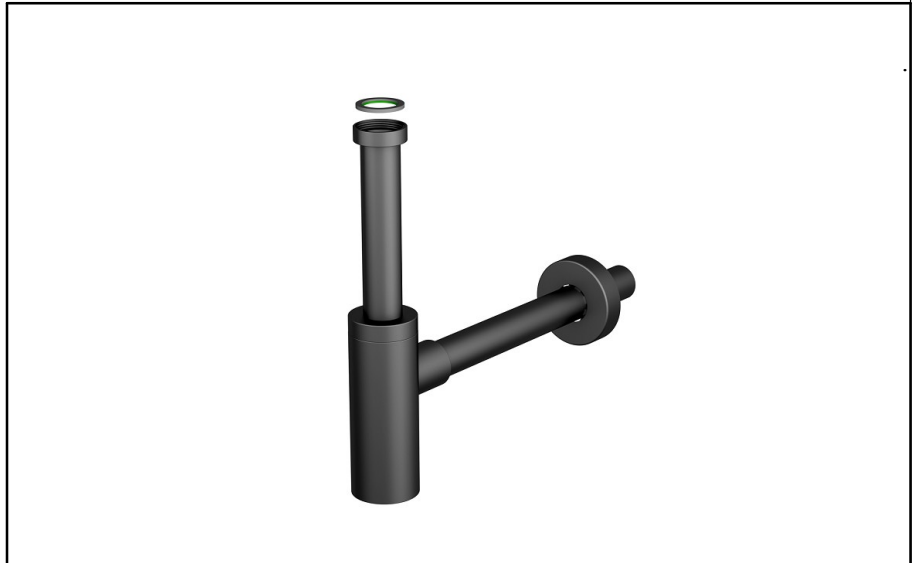

ITEM

**0581BL32K9**

**INOXMATER NERO OPACO 1"1/4X32**

Product Type

Traps and wastes for washbasin/bidet

Design traps

Logistic Info

**Pcs per Carton:** 25  
**Qty per Pallet:** 25  
**Unit weight:** 0,67300  
**Flow rate Lt/m.:** 42,20

ORIGINE: MADE IN CINA

Cod.EAN13: 8030575056982

Tarif Code :73249000

Tecnichal Details

**Model:** INOXMATER

**Product:** Stainless steel design siphons

**Spec 1:** Pipes length: inlet 170 mm, outlet 300 mm.

**Spec 2:** 1"1/4 x ø 32 mm