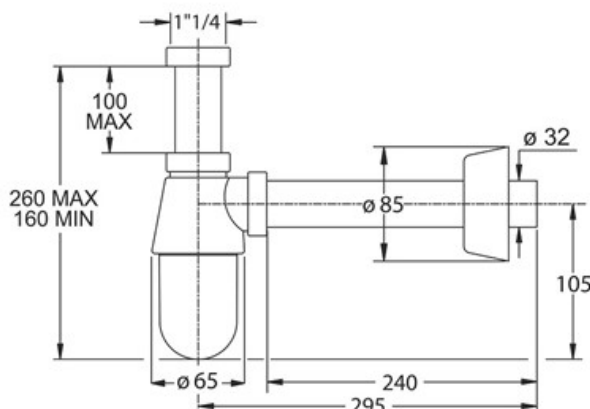

ITEM

05700T25K7

THERMOTRAP ABS LUX 1"1/4X32

Product Type

Traps and wastes for washbasin/bidet

ABS chrome-plated traps

Logistic Info

Pcs per Carton: 25
Qty per Pallet: 25
Unit weight: 0,37000
Flow rate Lt/m.: 45,00

ORIGINE: MADE IN CINA

Cod.EAN13: 8030575028897

Tarif Code :39229000

Tecnichal Details

Model: THERMOTRAP
Product: bottle trap for washbasin
Spec 1: With cleanable cartridge
Spec 2: 1"1/4 x ø 32x250 mm
Material 1: ABS
Material 2: BRASS
Color 1: CHROMED PLATED
Color 2: