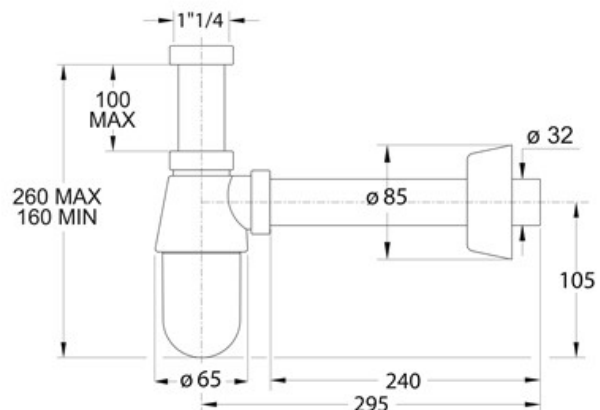

ITEM

0570EC25K7

THERMOTRAP ABS ECO 1"1/4X32

Product Type

Traps and wastes for washbasin/bidet

ABS chrome-plated traps

Logistic Info

Pcs per Carton: 25
Qty per Pallet: 25
Unit weight: 0,31000
Flow rate Lt/m.: 45,00

ORIGINE: MADE IN CINA

Cod.EAN13: 8030575037936

Tarif Code :39229000

Tecnichal Details

Model: THERMOTRAP
Product: bottle trap for washbasin
Spec 1: With cleanable cartridge
Spec 2: 1"1/4 x ø 32x250 mm
Material 1: ABS
Material 2:
Color 1: CHROMED PLATED
Color 2: