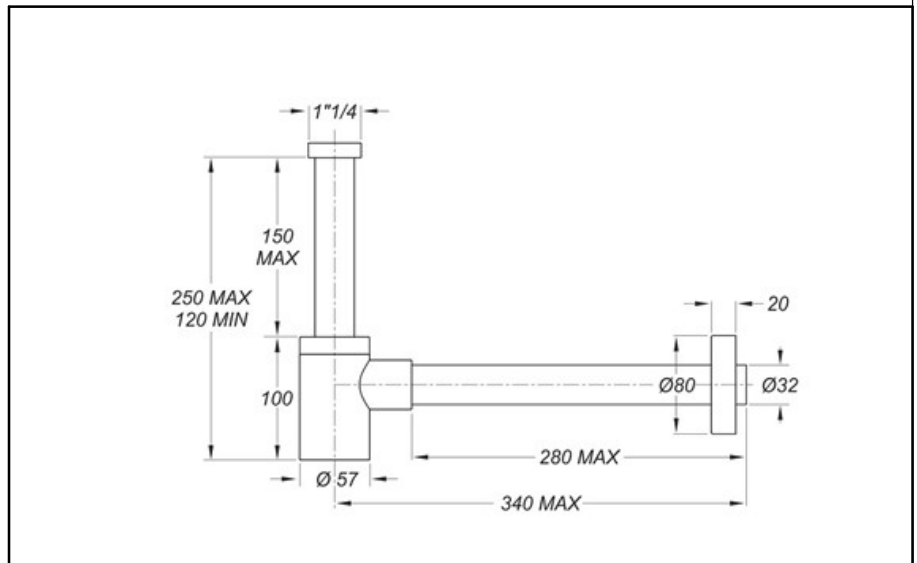

ITEM

**0521WH32K0**

**MIGNON BIANCO LUCIDO 1"1/4X32**

Product Type

Traps and wastes for washbasin/bidet

Design traps

Logistic Info

**Pcs per Carton:** 25  
**Qty per Pallet:** 25  
**Unit weight:** 0,59100  
**Flow rate Lt/m.:** 32,60

ORIGINE: MADE IN CINA

Cod.EAN13: 8030575057354

Tarif Code :73249000

Tecnichal Details

**Model:** MIGNON  
**Product:** compact stainless steel design siphon  
**Spec 1:** Pipes length: inlet 170 mm, outlet 300 mm  
**Spec 2:** 1"1/4 x ø 32 mm  
**Material 1:** INOX 304  
**Material 2:** ABS  
**Color 1:** MATT WHITE  
**Color 2:**