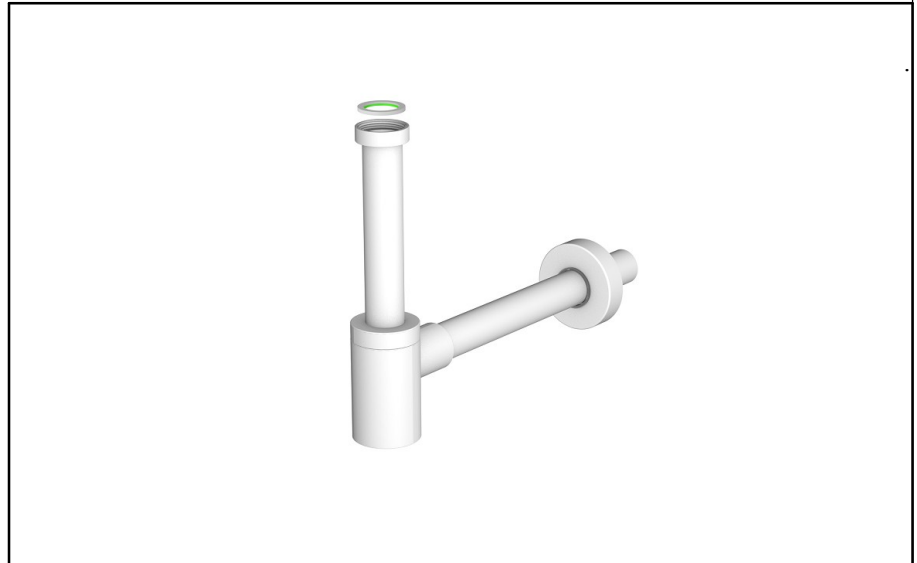

ITEM

**0521WH32K0**

**MIGNON BIANCO LUCIDO 1"1/4X32**

Product Type

Traps and wastes for washbasin/bidet

Design traps

Logistic Info

**Pcs per Carton:** 25  
**Qty per Pallet:** 25  
**Unit weight:** 0,59100  
**Flow rate Lt/m.:** 32,60

ORIGINE: MADE IN CINA

Cod.EAN13: 8030575057354

Tarif Code :73249000

Tecnichal Details

**Model:** MIGNON  
**Product:** compact stainless steel design siphon  
**Spec 1:** Pipes length: inlet 170 mm, outlet 300 mm  
**Spec 2:** 1"1/4 x ø 32 mm  
**Material 1:** INOX 304  
**Material 2:** ABS  
**Color 1:** MATT WHITE  
**Color 2:**