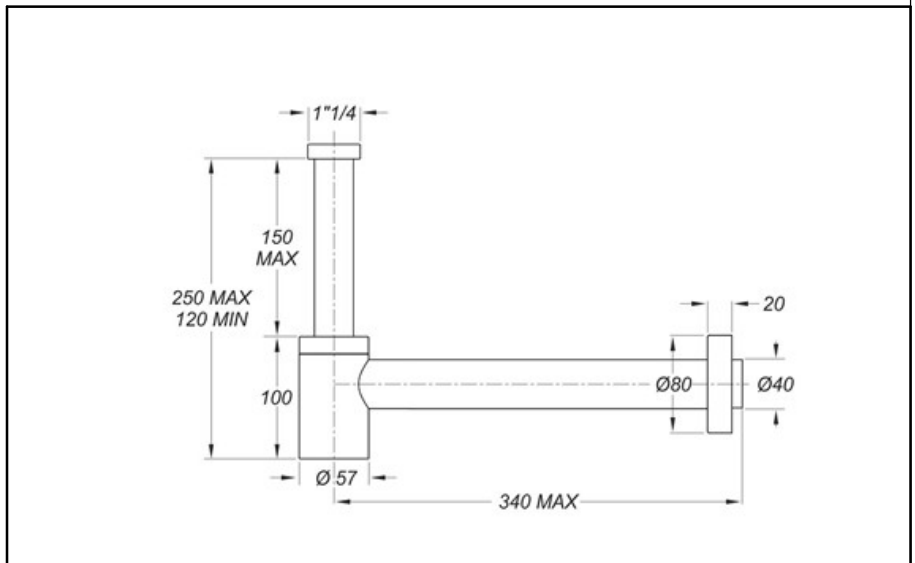

ITEM

**0521CX40K7**

**MIGNON CROMATO 1"1/4 X 40**

Product Type

Traps and wastes for washbasin/bidet

Design traps

Logistic Info

**Pcs per Carton:** 25  
**Qty per Pallet:** 25  
**Unit weight:** 0,62000  
**Flow rate Lt/m.:** 32,60

ORIGINE: MADE IN CINA

Cod.EAN13: 8030575057309

Tarif Code :73249000

Tecnichal Details

**Model:** MIGNON

**Product:** compact stainless steel design siphon

**Spec 1:** Pipes length: inlet 170 mm, outlet 300 mm

**Spec 2:** 1"1/4 x ø 40 mm

**Material 1:** INOX 304

**Material 2:** ABS

**Color 1:** CHROMED

**Color 2:**

Approvals