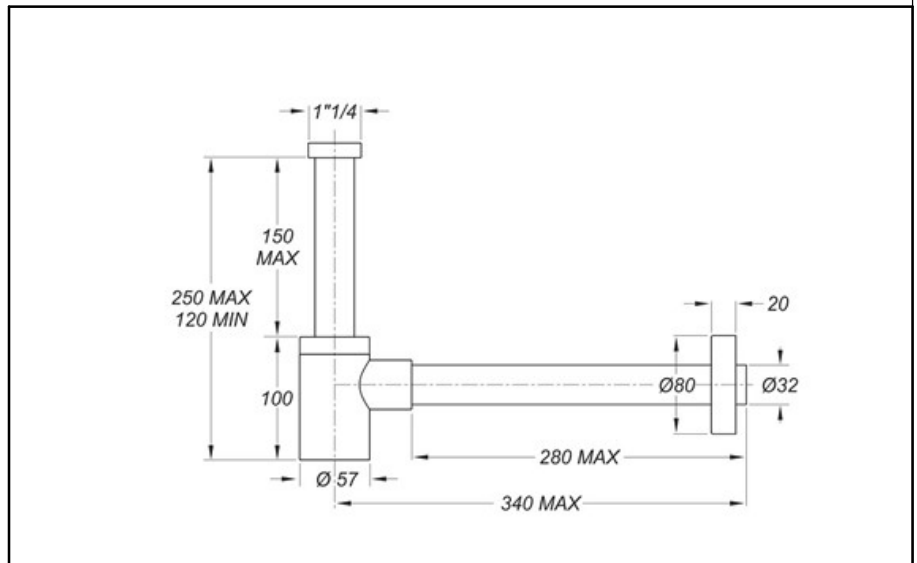

ITEM

**0521CX32K7**

**MIGNON CROMATO 1"1/4 X 32**

Product Type

Traps and wastes for washbasin/bidet

Design traps

Logistic Info

**Pcs per Carton:** 25  
**Qty per Pallet:** 25  
**Unit weight:** 0,59200  
**Flow rate Lt/m.:** 32,60

ORIGINE: MADE IN CINA

Cod.EAN13: 8030575057293

Tarif Code :73249000

Tecnichal Details

**Model:** MIGNON

**Product:** compact stainless steel design siphon

**Spec 1:** Pipes length: inlet 170 mm, outlet 300 mm

**Spec 2:** 1"1/4 x ø 32 mm

**Material 1:** INOX 304

**Material 2:** ABS

**Color 1:** CHROMED

**Color 2:**

Approvals