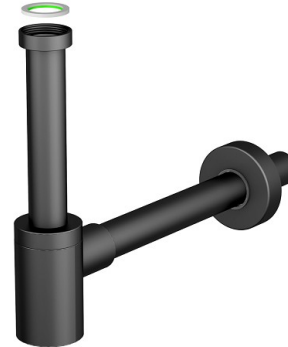

ITEM

**0521BL32K9**

**MIGNON NERO OPACO 1"1/4 X 32**

Product Type

Traps and wastes for washbasin/bidet

Design traps

Logistic Info

**Pcs per Carton:** 25  
**Qty per Pallet:** 25  
**Unit weight:** 0,58000  
**Flow rate Lt/m.:** 32,60

ORIGINE: MADE IN CINA

Cod.EAN13: 8030575057279

Tarif Code :73249000

Tecnichal Details

**Model:** MIGNON  
**Product:** compact stainless steel design siphon  
**Spec 1:** Pipes length: inlet 170 mm, outlet 300 mm  
**Spec 2:** 1"1/4 x ø 32 mm  
**Material 1:** INOX 304  
**Material 2:** ABS  
**Color 1:** MATT BLACK  
**Color 2:**