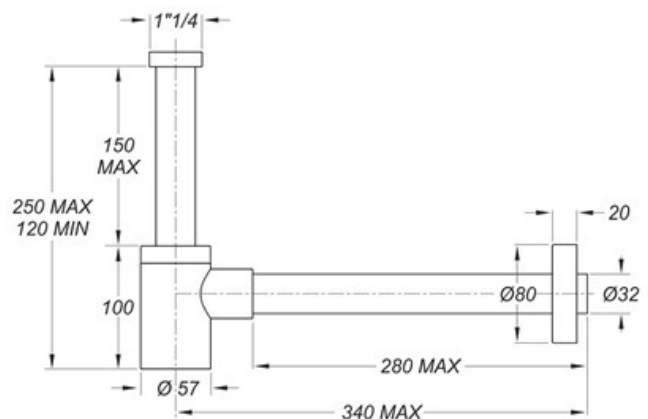

ITEM

**0521BL32K9**

**MIGNON NERO OPACO 1"1/4 X 32**

Product Type

Traps and wastes for washbasin/bidet

Design traps

Logistic Info

**Pcs per Carton:** 25  
**Qty per Pallet:** 25  
**Unit weight:** 0,58000  
**Flow rate Lt/m.:** 32,60

ORIGINE: MADE IN CINA

Cod.EAN13: 8030575057279

Tarif Code :73249000

Tecnichal Details

**Model:** MIGNON  
**Product:** compact stainless steel design siphon  
**Spec 1:** Pipes length: inlet 170 mm, outlet 300 mm  
**Spec 2:** 1"1/4 x ø 32 mm  
**Material 1:** INOX 304  
**Material 2:** ABS  
**Color 1:** MATT BLACK  
**Color 2:**