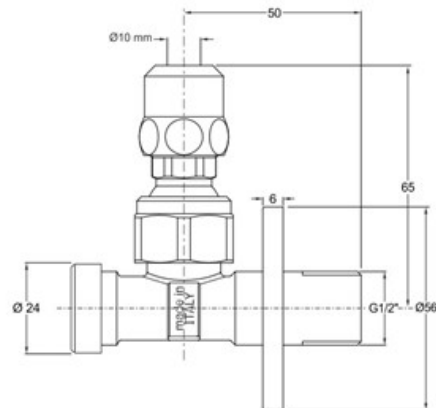

Product: angle valve with filter

Spec 1: With POM anti-return valve

Spec 2: 1/2 x ø 10 mm with spherical joint

Material 1: BRASS

Material 2: POM and ABS

Color 1: CHROMED

Color 2:

Approvals