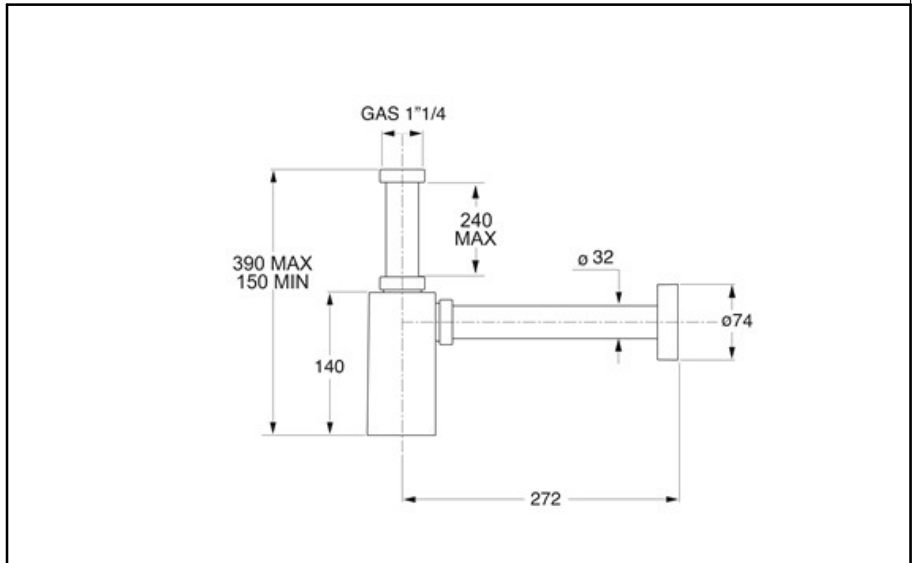

ITEM

**0510PR25K7**

**PQUADRO SIF ABS PRO 1"1/4X32**

Product Type

Traps and wastes for washbasin/bidet

Design traps

Logistic Info

**Pcs per Carton:** 25  
**Qty per Pallet:** 25  
**Unit weight:** 0,49800  
**Flow rate Lt/m.:** 60,90

ORIGINE: MADE IN CINA

Cod.EAN13: 8030575038476

Tarif Code :39229000

Tecnichal Details

**Model:** PI-QUADRO

**Product:** Square minimal design body

**Spec 1:** Threaded nut to be connected with the waste in chrome-plated brass, connecting pipe 250 mm long

**Spec 2:** 1"1/4 x ø 32x250 mm

**Material 1:** ABS

**Material 2:** BRASS

**Color 1:** CHROMED PLATED

**Color 2:**

Approvals