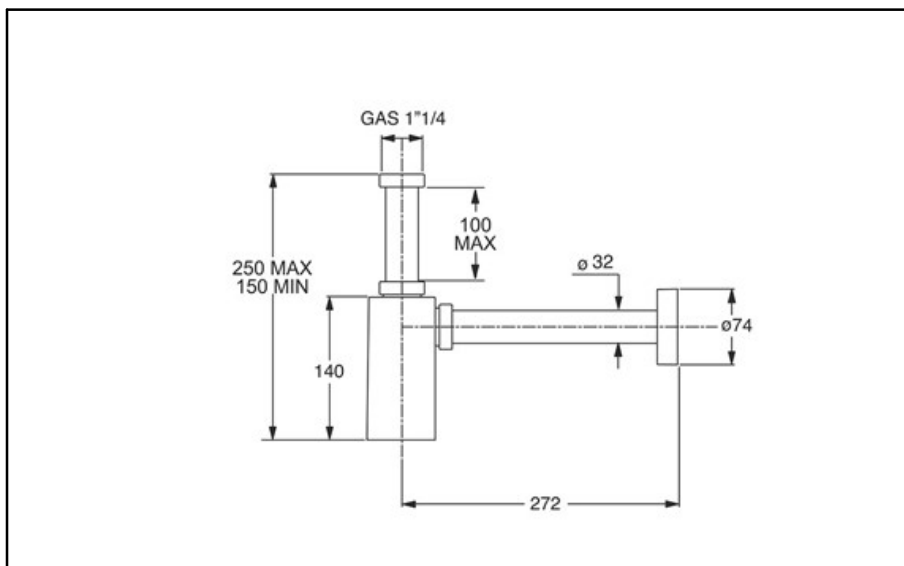

ITEM

05100T25K7

PQUADRO SIF ABS LUX 1"1/4X32

Product Type

Traps and wastes for washbasin/bidet

Design traps

Logistic Info

Pcs per Carton: 25
Qty per Pallet: 25
Unit weight: 0,47000
Flow rate Lt/m.: 60,90

ORIGINE: MADE IN CINA

Cod.EAN13: 8030575031385

Tarif Code :39229000

Tecnichal Details

Model: PI-QUADRO

Product: Square minimal design body

Spec 1: Threaded nut to be connected with the waste in chrome-plated brass, connecting pipe 120 mm long

Spec 2: 1"1/4 x \varnothing 32x250 mm

Material 1: ABS

Material 2: BRASS

Color 1: CHROMED PLATED

Color 2:

Approvals