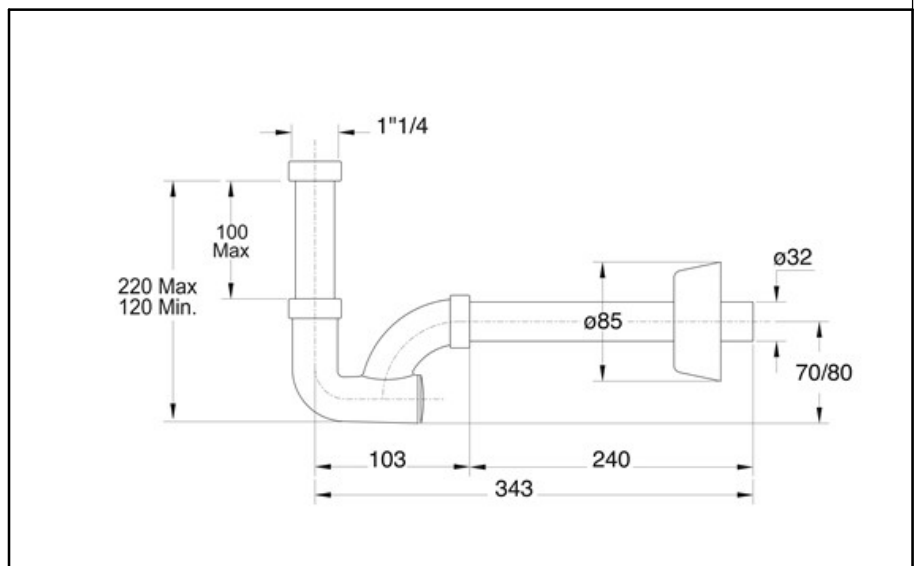

ITEM

**04700T25K7**

**KAPPA SIFONE ABS 1"1/4X32**

Product Type

Traps and wastes for washbasin/bidet

ABS chrome-plated traps

Logistic Info

**Pcs per Carton:** 25  
**Qty per Pallet:** 25  
**Unit weight:** 0,33200  
**Flow rate Lt/m.:** 50,30

ORIGINE: MADE IN CINA

Cod.EAN13: 8030575028736

Tarif Code :39229000

Tecnichal Details

**Model:** KAPPA

**Product:** cleanable trap for washbasin and bidet

**Spec 1:** Threaded nut to be connected with the waste in chrome-plated brass

**Spec 2:** 1"1/4 x ø 32x250 mm

**Material 1:** ABS

**Material 2:** BRASS

**Color 1:** CHROMED PLATED

**Color 2:**

Approvals