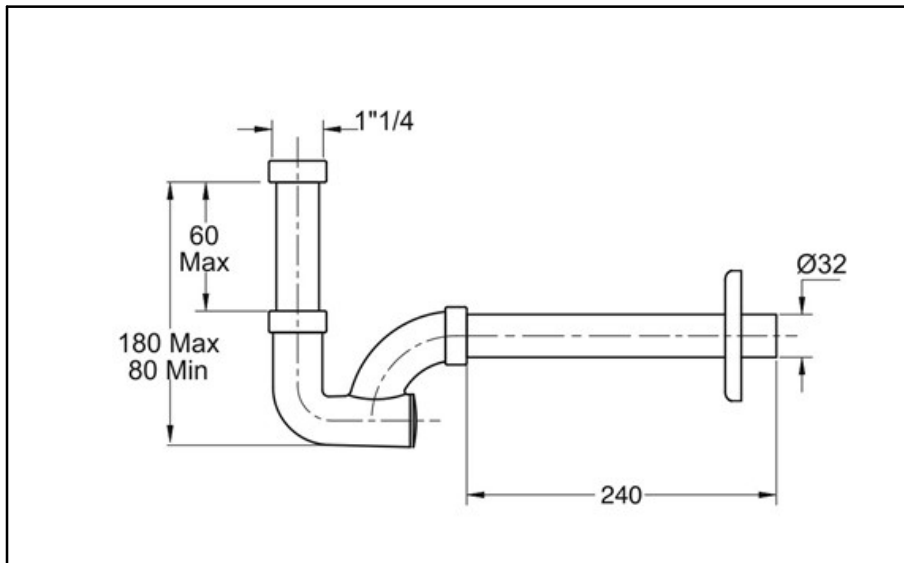

ITEM

**0470BR25K7**

**KAPPA SIFONE OTTONE 1"1/4X32**

Product Type

Traps and wastes for washbasin/bidet

Brass and stainless-steel traps

Logistic Info

**Pcs per Carton:** 20  
**Qty per Pallet:**  
**Unit weight:** 0,56400  
**Flow rate Lt/m.:** 50,30

ORIGINE: MADE IN CINA

Cod.EAN13: 8030575059747

Tarif Code :73249000

Tecnichal Details

**Model:** UNICUM KAPPA  
**Product:** cleanable trap for washbasin and bidet  
**Spec 1:** Brass body, stainless steel pipes and nuts. BI-POWER washers  
**Spec 2:** 1"1/4 x ø 32x250 mm  
**Material 1:** BRASS  
**Material 2:** INOX 201  
**Color 1:** CHROMED  
**Color 2:**