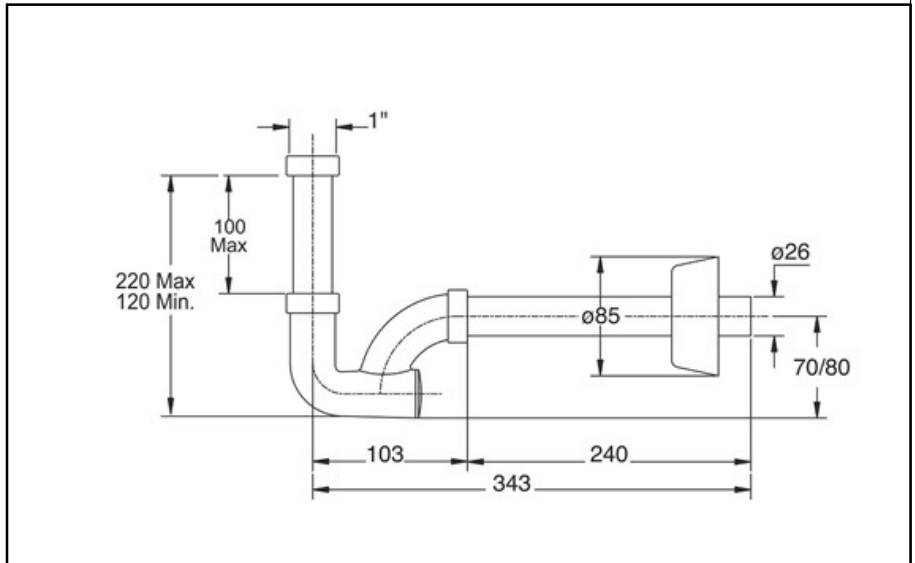

ITEM

**0460OT25K7**

**KAPPA SIFONE ABS 1"X26**

Product Type

Traps and wastes for washbasin/bidet

ABS chrome-plated traps

Logistic Info

**Pcs per Carton:** 25  
**Qty per Pallet:** 25  
**Unit weight:** 0,28400  
**Flow rate Lt/m.:** 32,50

ORIGINE: MADE IN CINA

Cod.EAN13: 8030575028699

Tarif Code :39229000

Tecnichal Details

**Model:** KAPPA

**Product:** cleanable trap for washbasin and bidet

**Spec 1:** Threaded nut to be connected with the waste in chrome-plated brass

**Spec 2:** 1"x ø 26x250 mm

**Material 1:** ABS

**Material 2:** BRASS

**Color 1:** CHROMED PLATED

**Color 2:**

Approvals