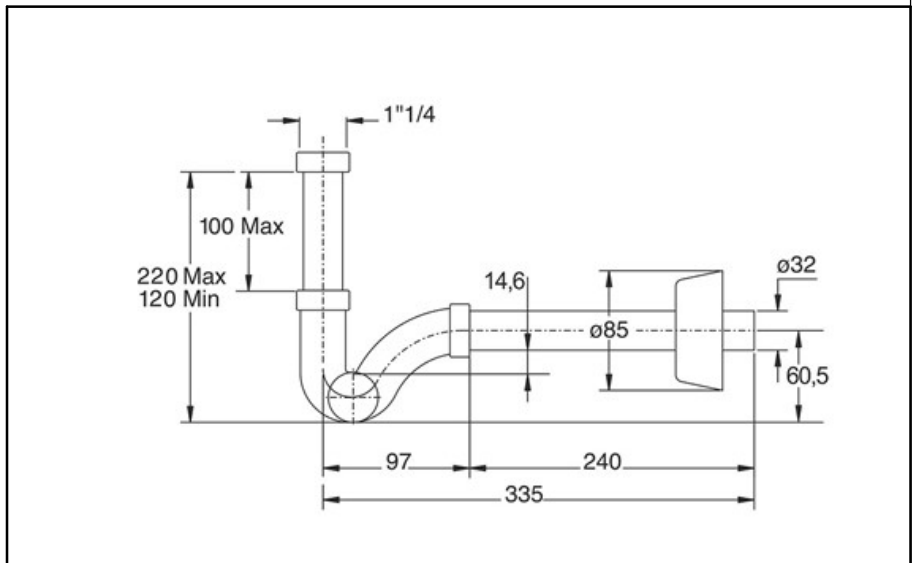

ITEM

03700T25K7

ESSE SIFONE ABS 1"1/4X32

Product Type

Traps and wastes for washbasin/bidet

ABS chrome-plated traps

Logistic Info

Pcs per Carton: 25
Qty per Pallet: 25
Unit weight: 0,26320
Flow rate Lt/m.: 38,40

ORIGINE: MADE IN CINA

Cod.EAN13: 8030575028606

Tarif Code :39229000

Tecnichal Details

Model: ESSE
Product: cleanable trap for washbasin and bidet
Spec 1: Threaded nut to be connected with the waste in chrome-plated brass
Spec 2: 1"1/4 x ø 32x250 mm
Material 1: ABS
Material 2: BRASS
Color 1: CHROMED PLATED
Color 2: