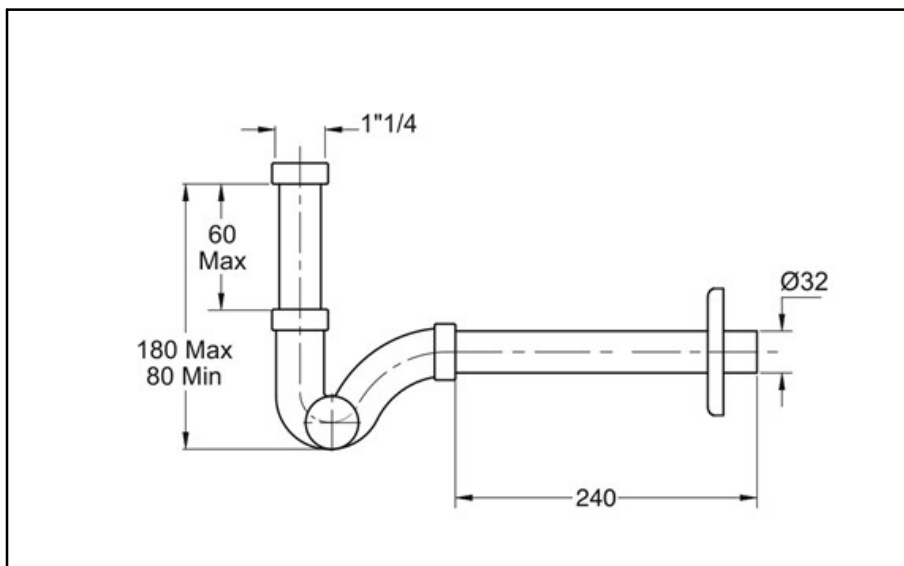

ITEM

0370BR25K7

ESSE SIFONE OTTONE 1"1/4X32

Product Type

Traps and wastes for washbasin/bidet

Brass and stainless-steel traps

Logistic Info

Pcs per Carton: 20
Qty per Pallet:
Unit weight: 0,51500
Flow rate Lt/m.: 38,40

ORIGINE: MADE IN CINA

Cod.EAN13: 8030575059723

Tarif Code :73249000

Tecnichal Details

Model: UNICUM ESSE

Product: cleanable trap for washbasin and bidet

Spec 1: Brass body, stainless steel pipes and nuts. BI-POWER washers

Spec 2: 1"1/4 x ø 32x250 mm

Material 1: BRASS

Material 2: INOX 201

Color 1: CHROMED

Color 2:

Approvals