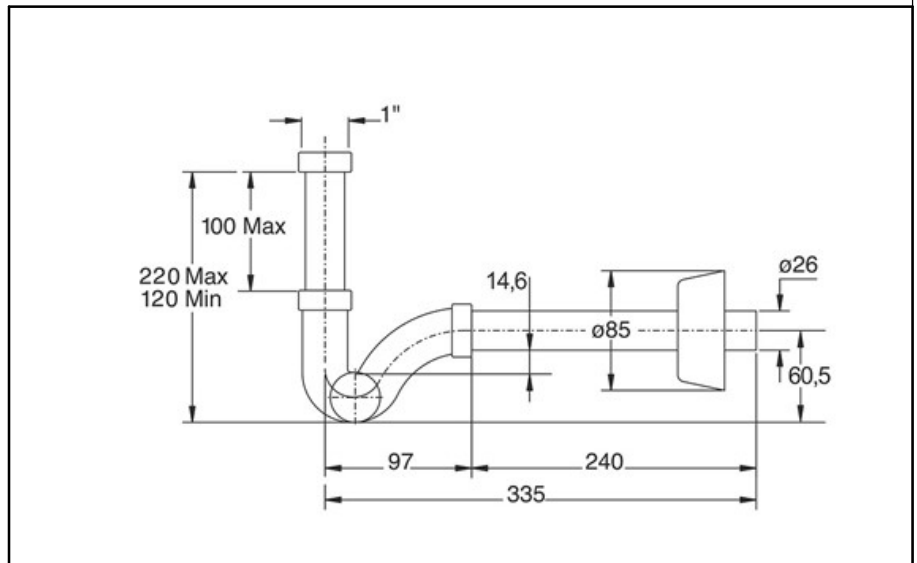

ITEM

0360OT25K7

ESSE SIFONE ABS 1"X26

Product Type

Traps and wastes for washbasin/bidet

ABS chrome-plated traps

Logistic Info

Pcs per Carton: 25
Qty per Pallet: 25
Unit weight: 0,28500
Flow rate Lt/m.: 30,80

ORIGINE: MADE IN CINA

Cod.EAN13: 8030575028569

Tarif Code :39229000

Tecnichal Details

Model: ESSE
Product: cleanable trap for washbasin and bidet
Spec 1: Threaded nut to be connected with the waste in chrome-plated brass
Spec 2: 1"x \varnothing 26x250 mm
Material 1: ABS
Material 2: BRASS
Color 1: CHROMED PLATED
Color 2: