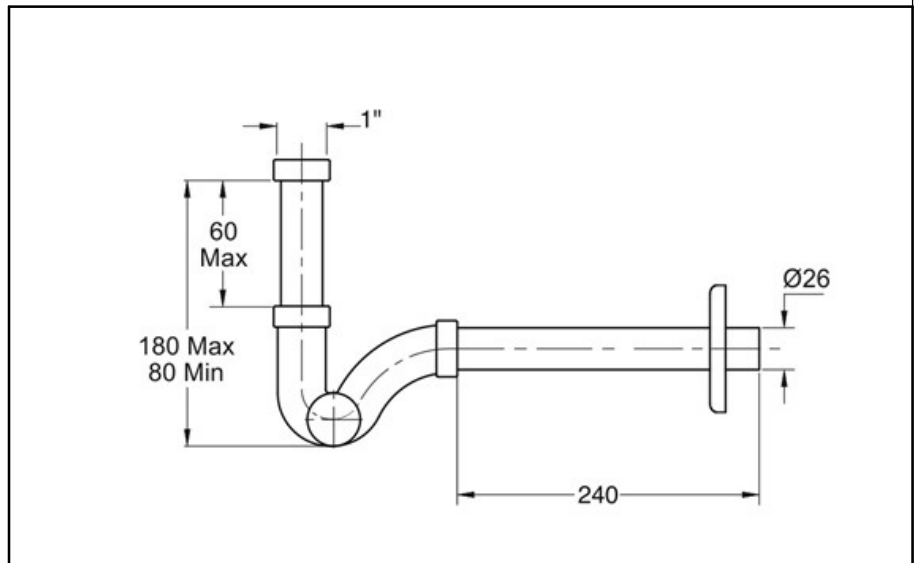

ITEM

0360BR25K7

ESSE SIFONE OTTONE 1" X 26

Product Type

Traps and wastes for washbasin/bidet

Brass and stainless-steel traps

Logistic Info

Pcs per Carton: 20

Qty per Pallet:

Unit weight: 0,42000

Flow rate Lt/m.:

ORIGINE: MADE IN CINA

Cod.EAN13: 8030575059716

Tarif Code :73249000

Tecnichal Details

Model: UNICUM ESSE

Product: cleanable trap for washbasin and bidet

Spec 1: Brass body, stainless steel pipes and nuts. BI-POWER washers

Spec 2: 1"x ø 26x250 mm

Material 1: BRASS

Material 2: INOX 201

Color 1: CHROMED

Color 2:

Approvals