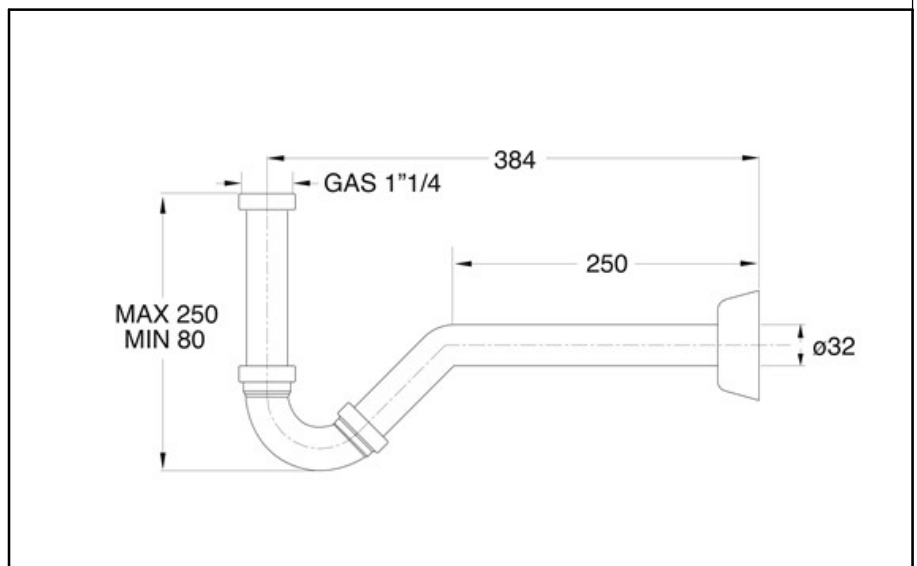

ITEM

**0260OT32K7**

**TORINO SIFONE ABS 1"1/4X32**

Product Type

Traps and wastes for washbasin/bidet

ABS chrome-plated traps

Logistic Info

**Pcs per Carton:** 25  
**Qty per Pallet:** 25  
**Unit weight:** 0,31800  
**Flow rate Lt/m.:** 56,80

ORIGINE: MADE IN CINA

Cod.EAN13: 8030575038742

Tarif Code :39229000

Tecnichal Details

**Model:** TORINO

**Product:** pipe odour trap for bidet

**Spec 1:** Threaded nut to be connected with the waste in chrome-plated brass

**Spec 2:** 1"1/4 x ø 32x250 mm

**Material 1:** ABS

**Material 2:** BRASS

**Color 1:** CHROMED PLATED

**Color 2:**

Approvals