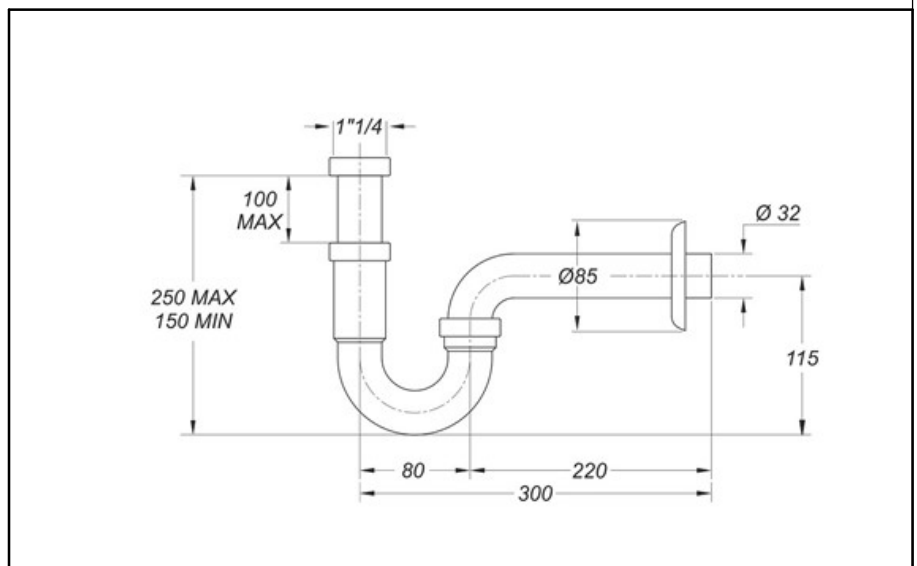

ITEM

0220ZX22K7

TUBULAR INOX 1"1/4 X 32 X220

Product Type

Traps and wastes for washbasin/bidet

Brass and stainless-steel traps

Logistic Info

Pcs per Carton: 25
Qty per Pallet: 25
Unit weight: 0,37300
Flow rate Lt/m.: 64,40

ORIGINE: MADE IN CINA

Cod.EAN13: 8030575042220

Tarif Code :73249000

Tecnichal Details

Model: TUBULAR INOX

Product: pipe odour trap for washbasin

Spec 1: Zinc nuts, chrome-plated finishing. Inlet pipe H: 120 mm

Spec 2: 1"1/4 x ø 32x220 mm

Material 1: INOX 201

Material 2:

Color 1: CHROMED

Color 2:

Approvals