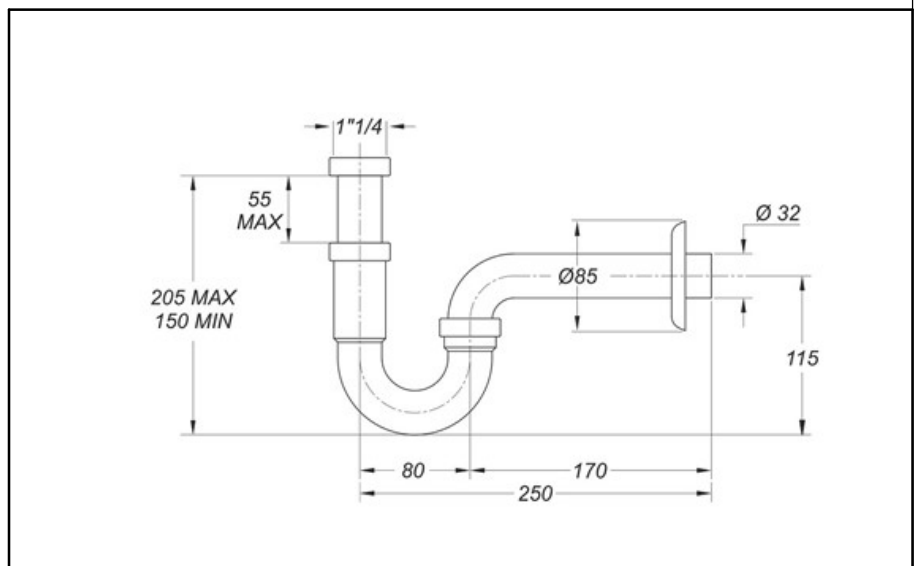

ITEM

0220ZX17K7

TUBULAR INOX 1"1/4 X 32 X170

Product Type

Traps and wastes for washbasin/bidet

Brass and stainless-steel traps

Logistic Info

Pcs per Carton: 25
Qty per Pallet: 25
Unit weight: 0,36000
Flow rate Lt/m.: 64,40

ORIGINE: MADE IN CINA

Cod.EAN13: 8030575042213

Tarif Code :73249000

Tecnichal Details

Model: TUBULAR INOX

Product: pipe odour trap for washbasin

Spec 1: Zinc nuts, chrome-plated finishing. Inlet pipe H: 75 mm

Spec 2: 1"1/4 x ø 32x170 mm

Material 1: INOX 201

Material 2:

Color 1: CHROMED

Color 2:

Approvals