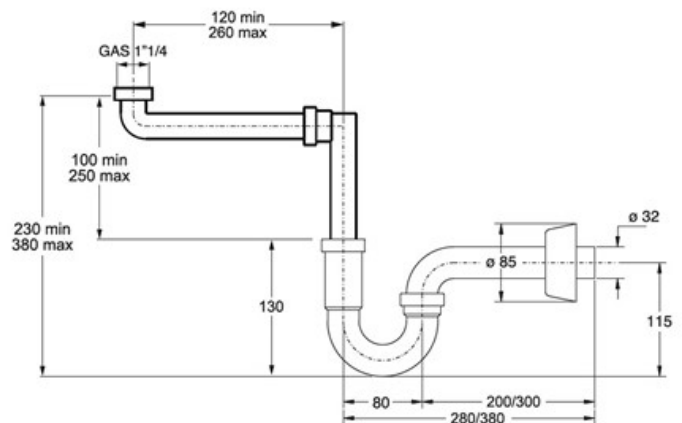

ITEM

**0220SP20K7**

**TUBULAR SIF ABS SPACE 1"1/4X32**

Product Type

Traps and wastes for washbasin/bidet

Space-saving traps for washbasin/bidet

Logistic Info

**Pcs per Carton:** 25  
**Qty per Pallet:**  
**Unit weight:** 0,37500  
**Flow rate Lt/m.:** 64,40

ORIGINE: MADE IN CINA

Cod.EAN13: 8030575056661

Tarif Code :39229000

Tecnichal Details

**Model:** TUBULAR  
**Product:** pipe odour trap for washbasin  
**Spec 1:** Space-saver version  
**Spec 2:** 1"1/4 x ø 32x200 mm  
**Material 1:** ABS  
**Material 2:**  
**Color 1:** CHROMED PLATED  
**Color 2:**