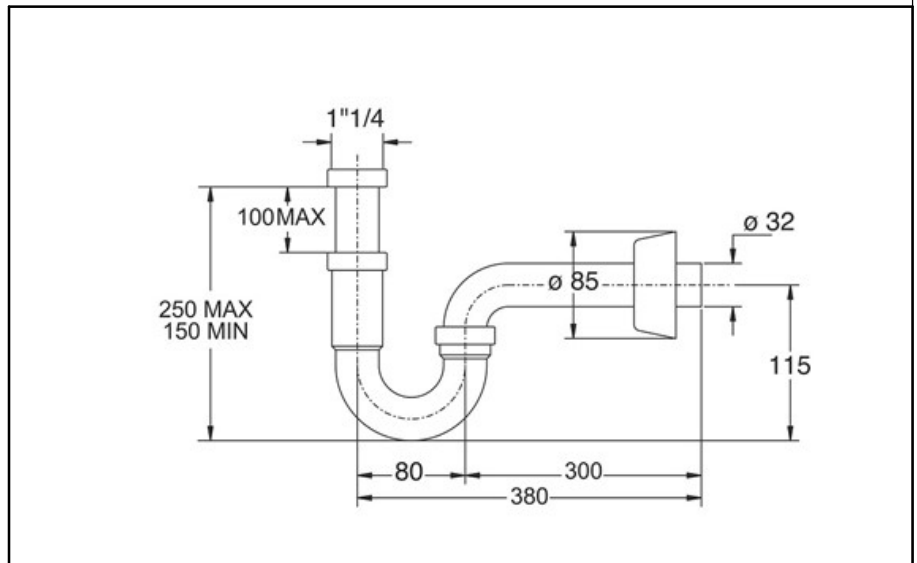

ITEM

0220EC30K7

TUBULAR SIF ABS 1"1/4X32X300

Product Type

Traps and wastes for washbasin/bidet

ABS chrome-plated traps

Logistic Info

Pcs per Carton: 25
Qty per Pallet: 25
Unit weight: 0,28000
Flow rate Lt/m.: 64,40

ORIGINE: MADE IN CINA

Cod.EAN13: 8030575037868

Tarif Code :39229000

Tecnichal Details

Model: TUBULAR
Product: pipe odour trap for washbasin
Spec 1: Three threaded nuts in chrome-plated ABS
Spec 2: 1"1/4 x ø 32x300 mm
Material 1: ABS
Material 2:
Color 1: CHROMED PLATED
Color 2: