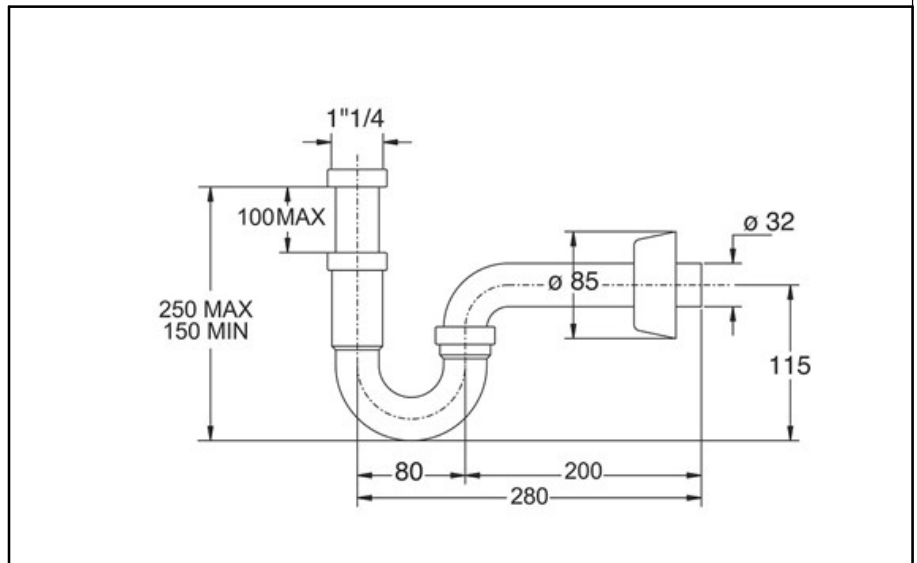

ITEM

0220EC20K7

TUBULAR SIF ABS 1"1/4X32X200

Product Type

Traps and wastes for washbasin/bidet

ABS chrome-plated traps

Logistic Info

Pcs per Carton: 25
Qty per Pallet: 25
Unit weight: 0,26643
Flow rate Lt/m.: 64,40

ORIGINE: MADE IN CINA

Cod.EAN13: 8030575037844

Tarif Code :39229000

Tecnichal Details

Model: TUBULAR
Product: pipe odour trap for washbasin
Spec 1: Three threaded nuts in chrome-plated ABS
Spec 2: 1"1/4 x ø 32x200 mm
Material 1: ABS
Material 2:
Color 1: CHROMED PLATED
Color 2: