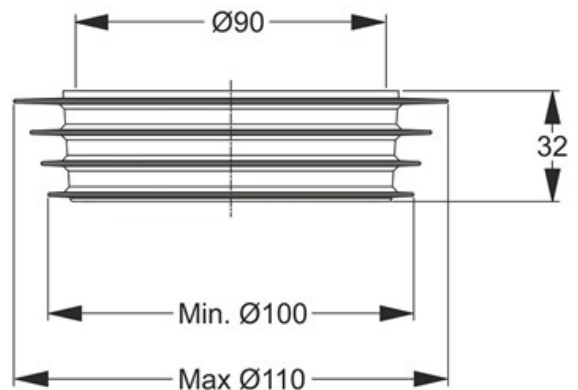

ITEM

GU3926

GOMMONE UNIVERSALE Ø 90 - 110

Product Type

WC connectors

WC extensions spare parts

Logistic Info

Pcs per Carton: 1
Qty per Pallet:
Unit weight: 0,05200
Flow rate Lt/m.: 999,00

ORIGINE: MADE IN SERBIA

Cod.EAN13: 8030575054018

Tarif Code :39229000

Tecnichal Details

Model: COUPLINGS
Product: Reducers
Spec 1: In TPE
Spec 2: Scarico ø 110 mm
Material 1: TPE
Material 2:
Color 1: BLACK
Color 2: