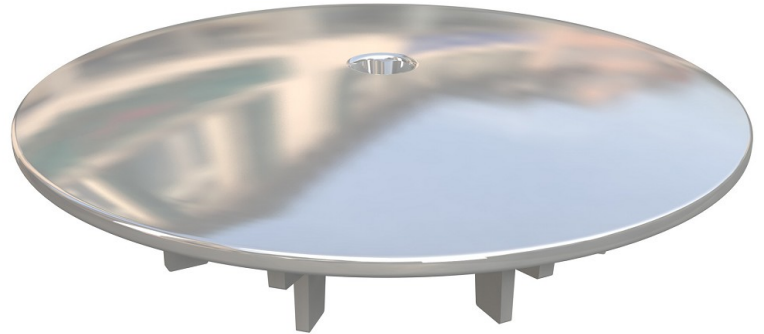

ITEM

CP4351

COVER PER "LYONNAISE" INOX

Product Type

Shower-tray traps

Shower traps spare parts

Logistic Info

Pcs per Carton:

Qty per Pallet:

Unit weight: 0,10500

Flow rate Lt/m.:

ORIGINE: MADE IN CINA

Cod.EAN13: 8030575056791

Tarif Code :39229000

Tecnichal Details

Model: COVERS

Product: "LYONNAISE" cover plate

Spec 1: In Stainless steel plated

Spec 2: ø 120 mm

Material 1: ABS

Material 2: INOX

Color 1: POLISHED

Color 2:

Approvals